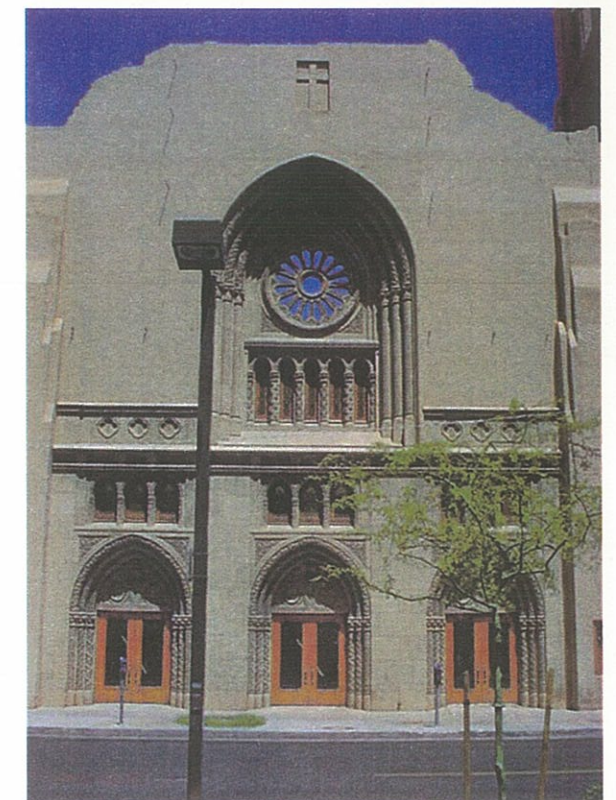

First Baptist Church
Exterior Elevation

van Dijk Westlake Reed Leskosky

South Elevation (Facing Monroe Street)